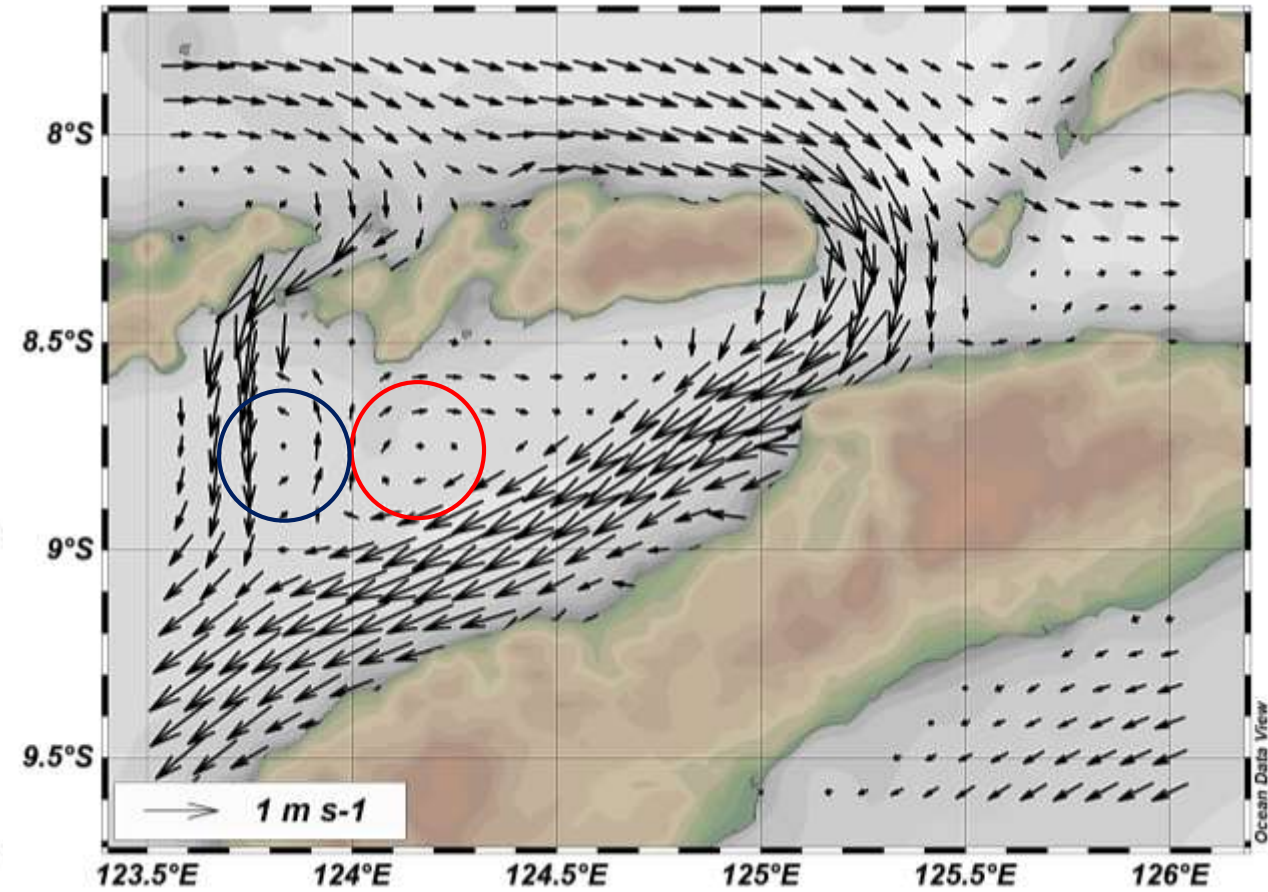

MARET (DOWNWELLING)

u_o [m s⁻¹] @ depth [m]=33.00

KETERANGAN :

 = SIKLONIK

 = ANTI SIKLONIK

SEPTEMBER (UPWELLING)

u_o [m s⁻¹] @ depth [m]=50.00

KETERANGAN :

○ = SIKLONIK

○ = ANTI SIKLONIK